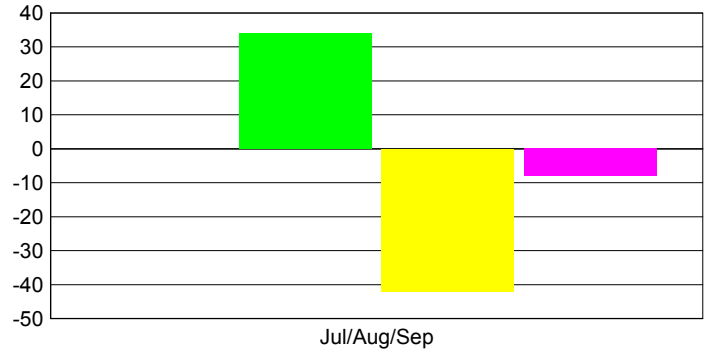

### YTD Status Quo Clubs 2012-2013

Status Quo Clubs Compared to Status Quo Members

Legend: Status Quo Clubs (Cyan), Total Status Quo Members (Green)

## MEMBERSHIP

**Membership Results**  
2012-2013

**Membership**  
2011-2012

| Month         | Net Memb Goal | Actual New Memb | Actual Dropped Memb | Gain/Loss of Memb | Gain/Loss of Memb |
|---------------|---------------|-----------------|---------------------|-------------------|-------------------|
| Jul/Aug/Sep   |               | 34              | -42                 | -8                | 13                |
| <b>Totals</b> |               | <b>34</b>       | <b>-42</b>          | <b>-8</b>         | <b>13</b>         |

### Membership Results 2012-2013

Goal, New, Dropped, Gain/Loss

Legend: Goal (Cyan), Actual (Green), Dropped (Yellow), Gain Loss (Magenta)

### Comparison of Membership Gain/Loss

Current Year Compared to the Previous Year

Legend: Current Year (Cyan), Previous Year (Green)