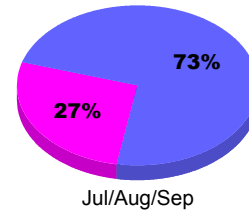

Gender Comparison 2012-2013

Jul/Aug/Sep

Legend: Male (Blue), Female (Magenta)